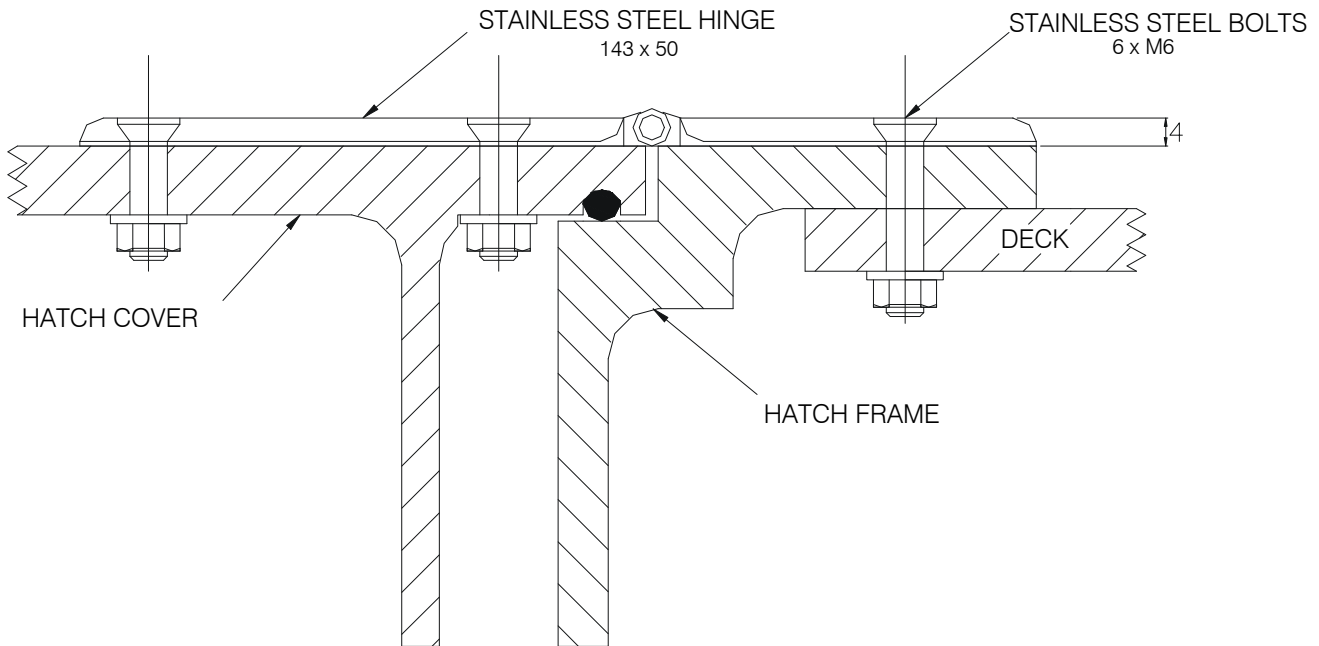

HINGE FIXING DETAIL

(OPTIONAL EXTRA)

STEEL ADAPTER RING 100 x 6