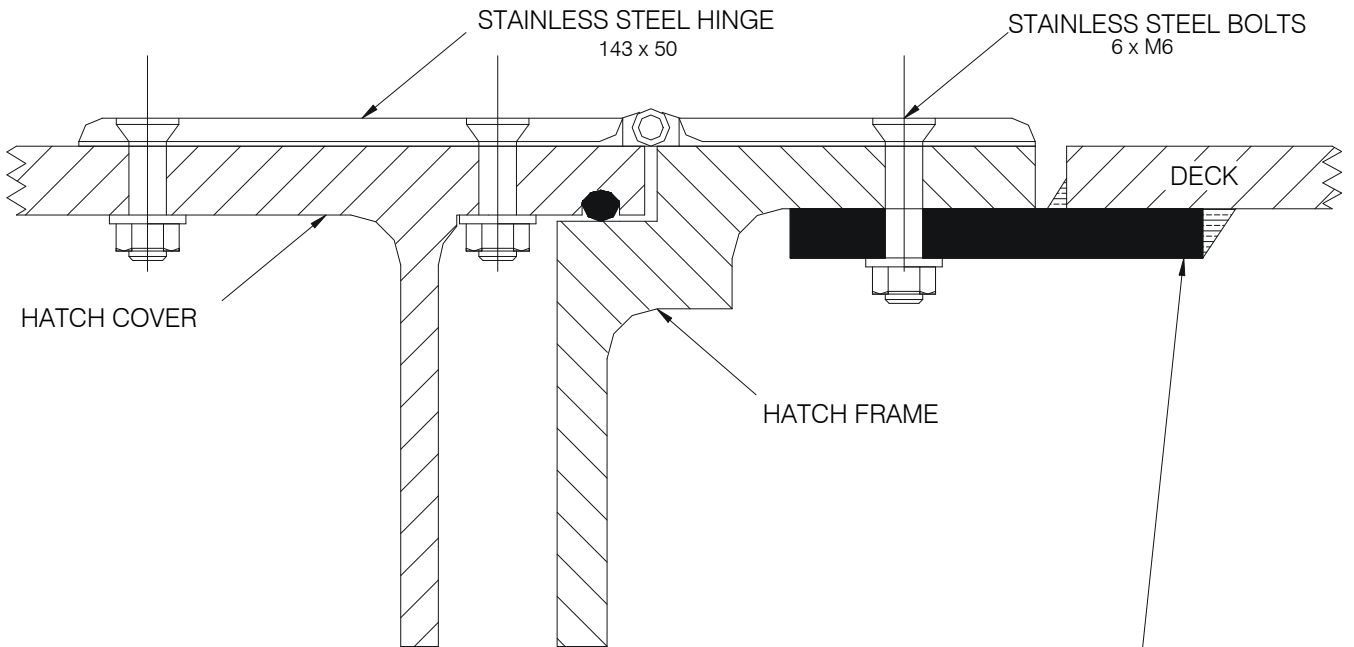

HINGE FIXING DETAIL

(OPTIONAL EXTRA)

STEEL ADAPTER RING 100 x 6