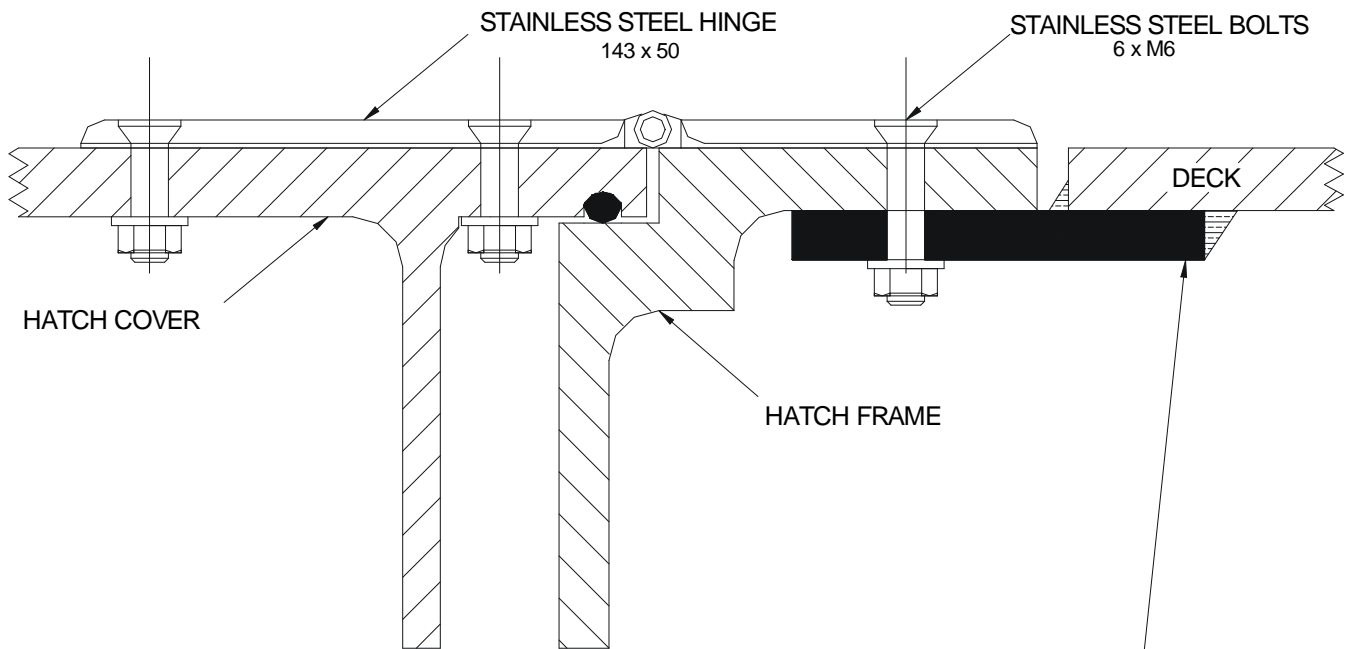

# HINGE FIXING DETAIL

(OPTIONAL EXTRA)

STEEL ADAPTER RING 100 x 6

This document was created with Win2PDF available at <http://www.win2pdf.com>.  
The unregistered version of Win2PDF is for evaluation or non-commercial use only.