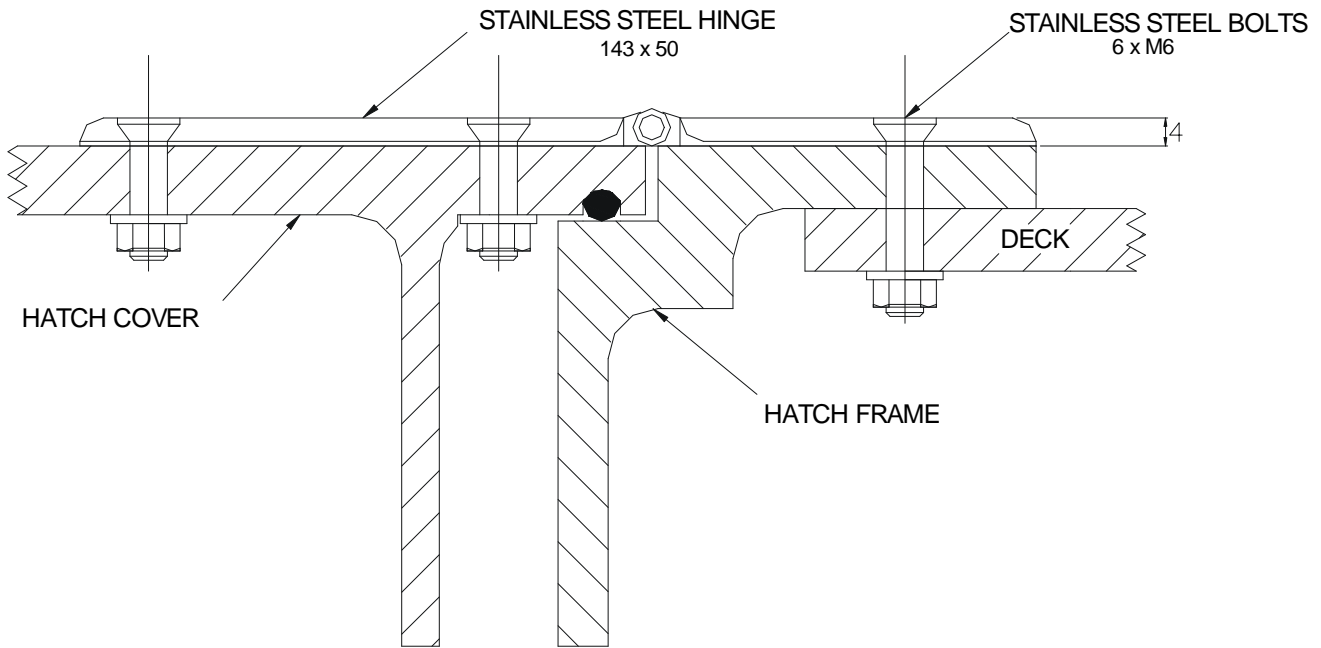

# HINGE FIXING DETAIL

(OPTIONAL EXTRA)

STEEL ADAPTER RING 100 x 6

This document was created with Win2PDF available at <http://www.win2pdf.com>.  
The unregistered version of Win2PDF is for evaluation or non-commercial use only.